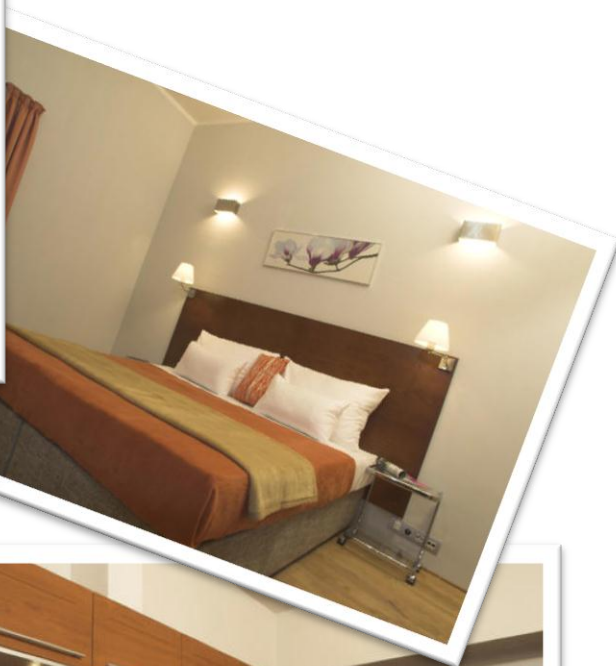

# Residence Rybna

**Two-bedroom (86 m<sup>2</sup>)**

**Floor:** 1st, 2nd

**Address:** Rybna 4, Prague, 110 00

Two bedroom apartment is beautifully designed and arranged in a luxury way and the equipment is corresponding to the high level of accommodation. The two-bedroom has two bedrooms in total and it is placed on the first floor and second floor.

## APARTMENT FACILITIES

- bathroom (bath)/WC
- Sat-TV
- Hi-Fi
- ironing facilities
- toaster
- microwave oven
- kettle
- washing machine
- safe box
- hairdryer
- fully equipped kitchen
- dish-washer
- fridge
- bed linen and towels incl.
- internet connection
- double bed/twin bed
- extra-bed available
- internet connection (free of charge)
- DVD player
- air-conditioning (some apartments)

### Two-bedroom apartment