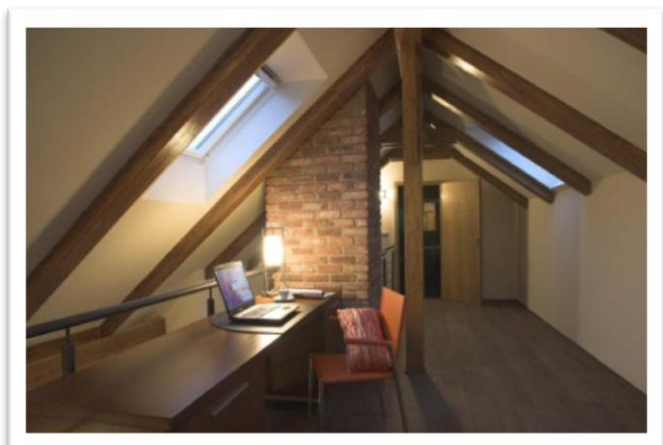

Three bedroom Rybna

Prague City Apartments, Divadelni 24, Prague 1 – Old Town, Czech Republic

Tel.: +420 224 990 990, Fax: +420 224 990 999

e-mail: reservations@prague-city-apartments.cz, web: <http://www.prague-city-apartments.cz>