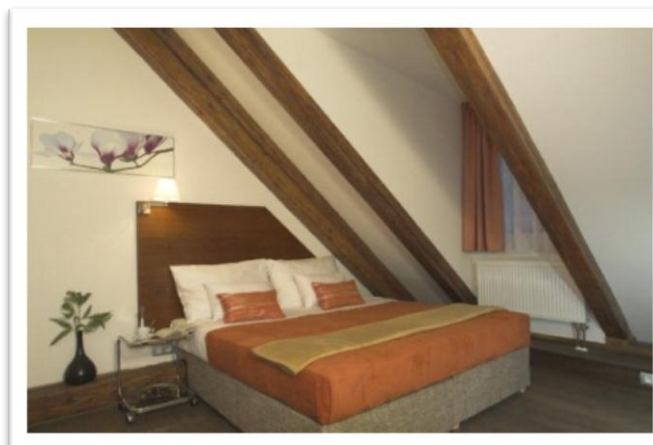

Three bedroom Rybna

Prague City Apartments, Divadelni 24, Prague 1 – Old Town, Czech Republic

Tel.: +420 224 990 990, Fax: +420 224 990 999

e-mail: reservations@prague-city-apartments.cz, web: <http://www.prague-city-apartments.cz>