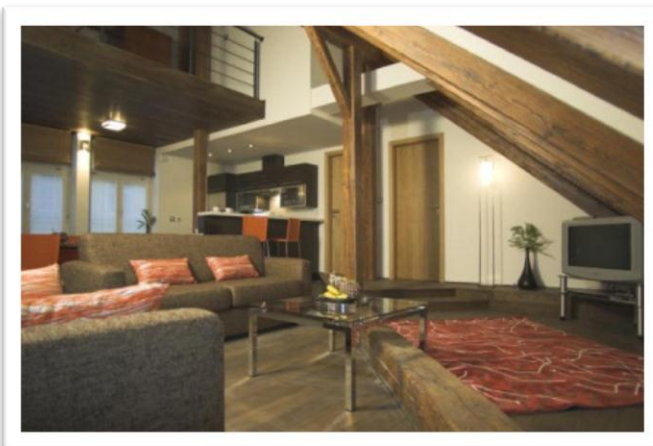

Three bedroom Rybna

Prague City Apartments, Divadelni 24, Prague 1 – Old Town, Czech Republic

Tel.: +420 224 990 990, Fax: +420 224 990 999

e-mail: reservations@prague-city-apartments.cz, web: <http://www.prague-city-apartments.cz>