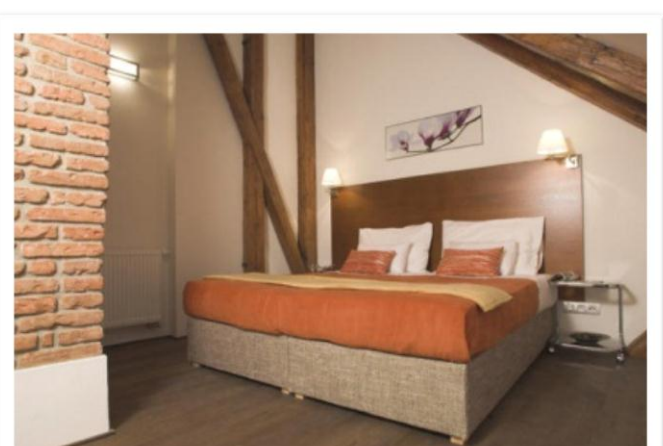

Three bedroom Rybna

Prague City Apartments, Divadelni 24, Prague 1 – Old Town, Czech Republic

Tel.: +420 224 990 990, Fax: +420 224 990 999

e-mail: reservations@prague-city-apartments.cz, web: <http://www.prague-city-apartments.cz>