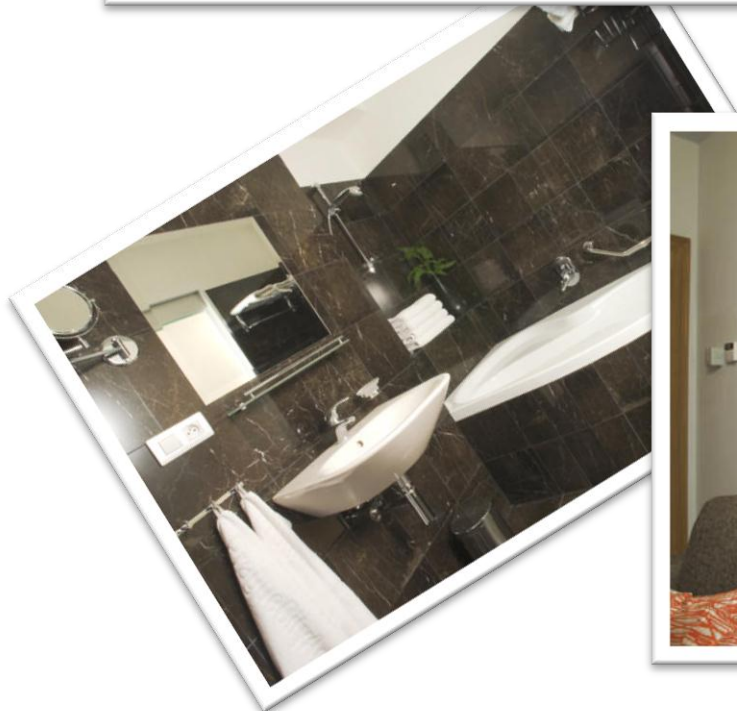

# Residence Rybna

**One-bedroom X2 (44 m<sup>2</sup>)**

**Floor:** 1st, 2nd

**Address:** Rybna 4, Prague, 110 00

The one-bedroom apartments being on the first and on the second floor are separated into 1 bedroom with its own access to the private bathroom, a lounge with a kitchenette is a part of the apartment as well.

## APARTMENT FACILITIES

- bathroom (bath)/WC
- Sat-TV
- Hi-Fi
- ironing facilities
- toaster
- microwave oven
- kettle
- washing machine
- safe box
- hairdryer
- fully equipped kitchen
- dish-washer
- fridge
- bed linen and towels incl.
- internet connection
- double bed/twin bed
- extra-bed available
- internet connection (free of charge)
- DVD player
- air-conditioning (some apartments)