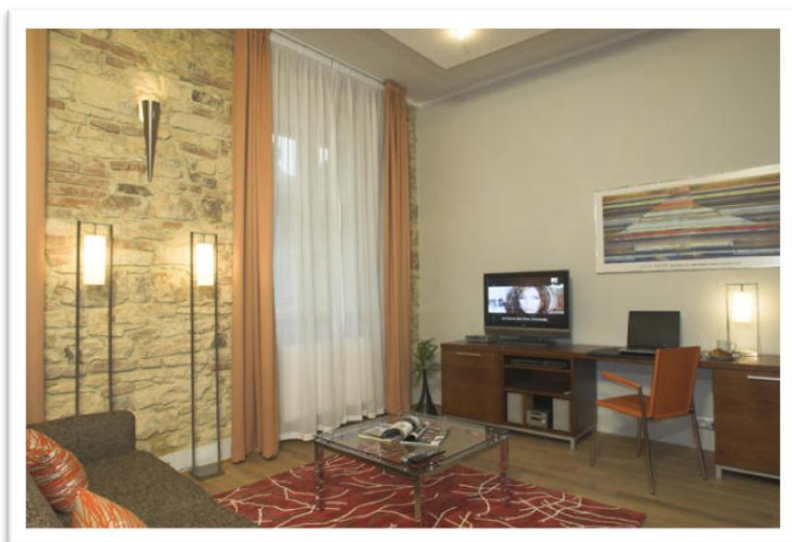

# Residence Rybna

**One-bedroom X2 (44 m<sup>2</sup>)**

**Floor:** 1st, 2nd

**Address:** Rybna 4, Prague, 110 00

The one-bedroom apartments being on the first and on the second floor are separated into 1 bedroom with its own access to the private bathroom, a lounge with a kitchenette is a part of the apartment as well.

## APARTMENT FACILITIES

- bathroom (bath)/WC
- Sat-TV
- Hi-Fi
- ironing facilities
- toaster
- microwave oven
- kettle
- washing machine
- safe box
- hairdryer
- fully equipped kitchen
- dish-washer
- fridge
- bed linen and towels incl.
- internet connection
- double bed/twin bed
- extra-bed available
- internet connection (free of charge)
- DVD player
- air-conditioning (some apartments)