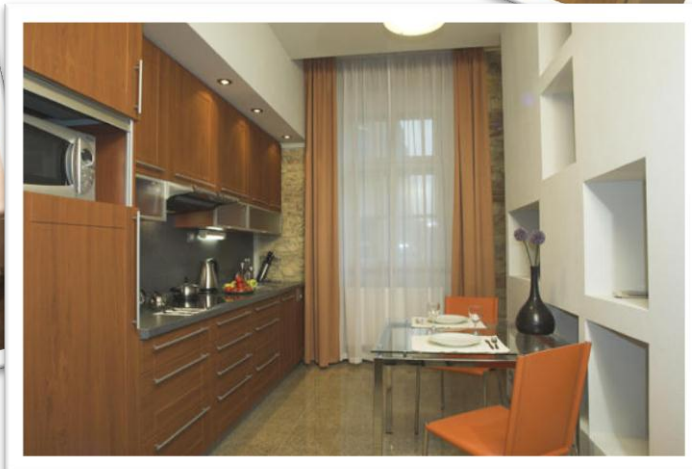

Floor: 1st, 2nd

Address: Rybna 4, Prague, 110 00

The one-bedroom apartments being on the first and on the second floor are separated into 1 bedroom with its own access to the private bathroom, a lounge with a kitchenette is a part of the apartment as well.