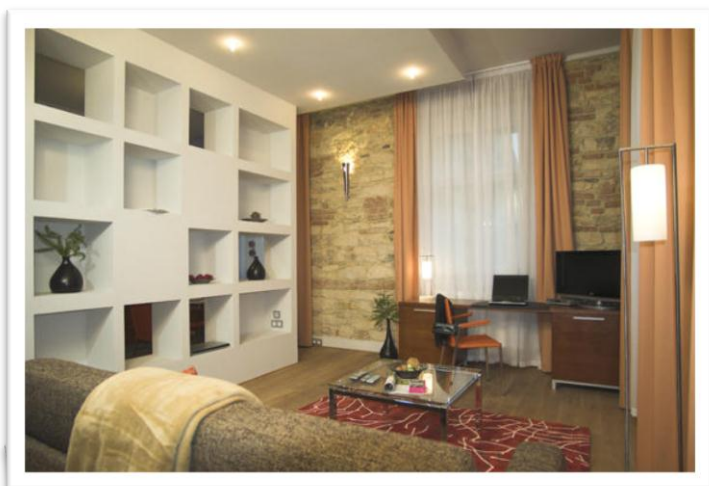

# Residence Rybna

**One-bedroom X1 (53 m<sup>2</sup>)**

**Floor:** 1st, 2nd

**Address:** Rybna 4, Prague, 110 00

The one-bedroom apartments being on the first and on the second floor are separated into 1 bedroom with its own access to the private bathroom, a lounge with a kitchenette is a part of the apartment as well.

## APARTMENT FACILITIES

- bathroom (bath)/WC
- Sat-TV
- Hi-Fi
- ironing facilities
- toaster
- microwave oven
- kettle
- washing machine
- safe box
- hairdryer
- fully equipped kitchen
- dish-washer
- fridge
- bed linen and towels incl.
- internet connection
- double bed/twin bed
- extra-bed available
- internet connection (free of charge)
- DVD player
- air-conditioning (some apartments)